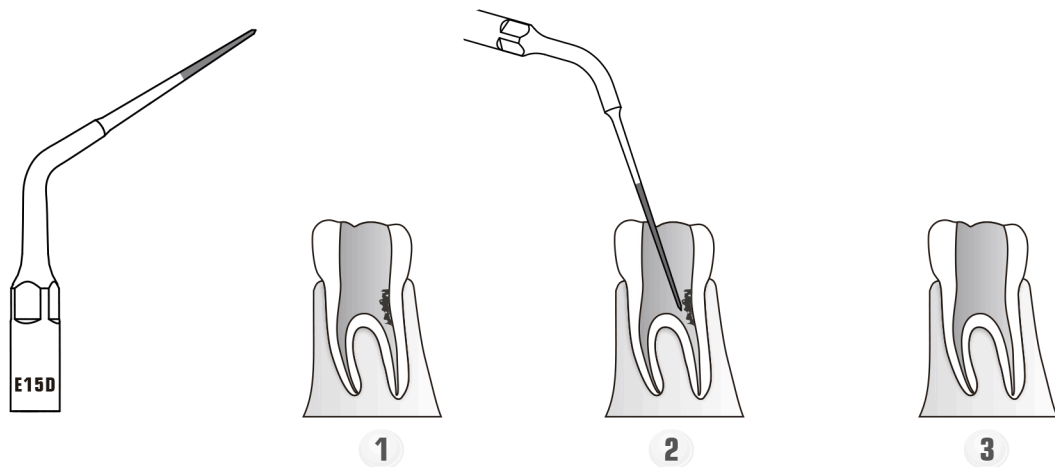

# E15D(ED15D)

Diamond-coated(40um) instrument for removing the calcification and bad filling material in the root canal during the root canal retreatment. The length of the diamond-coated on tip is (10mm). With irrigation.