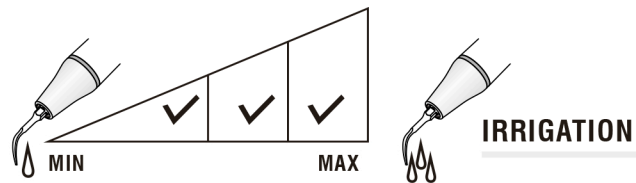

## P4D (PD4D/PS4D)

Diamond-coated (40 $\mu$ m) instrument for root canal orientation. It can also be applied to remove the calcifications located at the 1/3 part of root canal.

Don't press too much during the treatment to avoid hurting the root canal.

MODE: E  
POWER

IRRIGATION