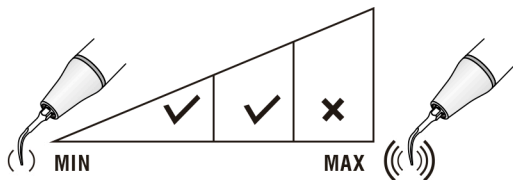

## P4D (PD4D/PS4D)

Diamond-coated (40 $\mu$ m) instrument for root canal orientation. It can also be applied to remove the calcifications located at the 1/3 part of root canal.

Don't press too much during the treatment to avoid hurting the root canal.

MODE: E  
POWER

IRRIGATION