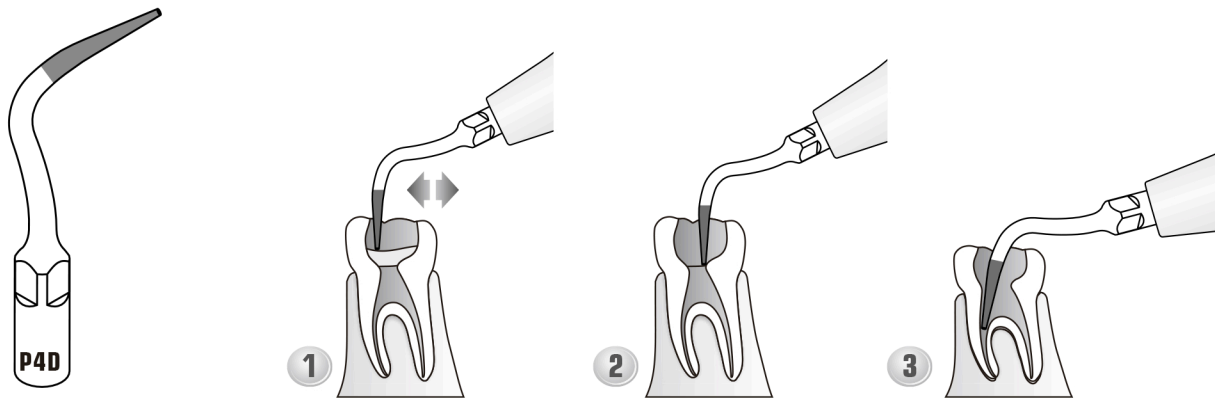

## P4D (PD4D/PS4D)

Diamond-coated (40 $\mu$ m) instrument for root canal orientation. It can also be applied to remove the calcifications located at the 1/3 part of root canal.

Don't press too much during the treatment to avoid hurting the root canal.

MODE: E  
POWER

IRRIGATION